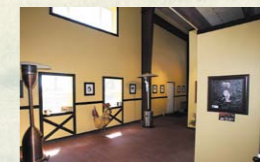

ing accommodations elevated slightly, so that NO dog sleeps on a hard floor.

The barn was built to take full advantage of our prevailing coastal breezes. Even in the middle of summer, there